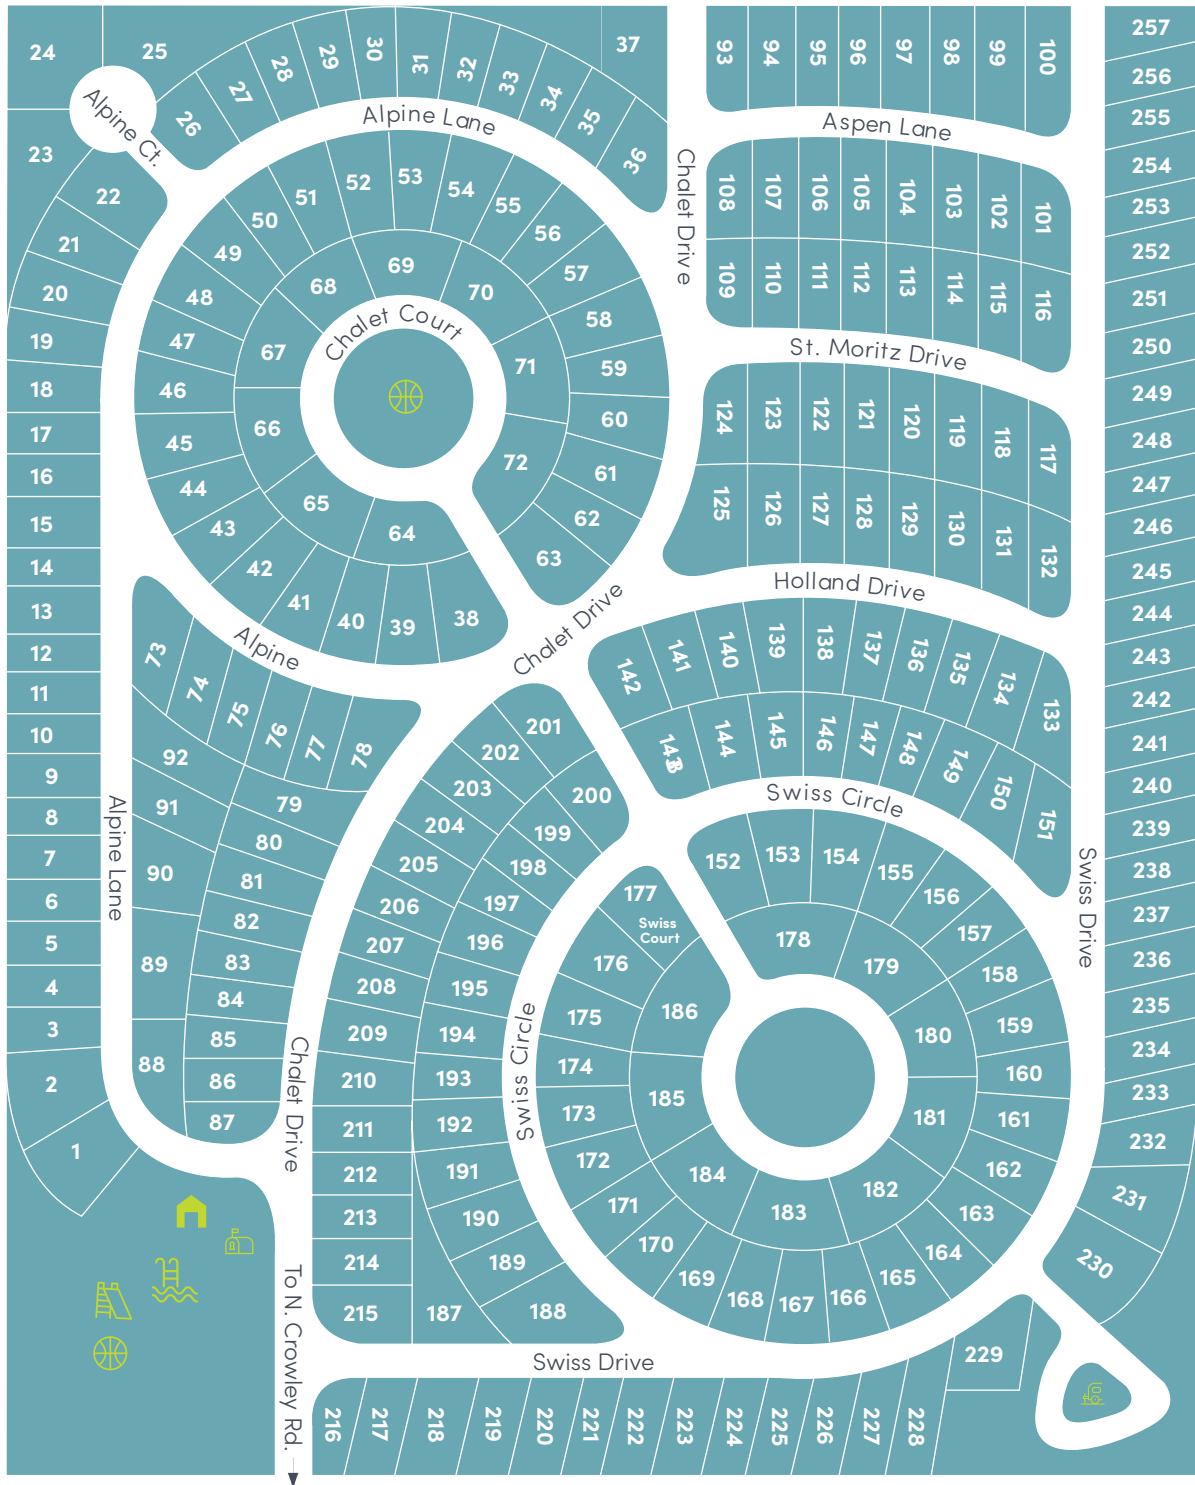

Chalet City Estates

301 Alpine Lane
Crowley, TX 76036

T : 817.297.1781

Visit us online at:
yescommunities.com

Number of sites: 257

Amenities:

-  Swimming Pool
-  Clubhouse
-  Playground
-  Basketball
-  RV Storage